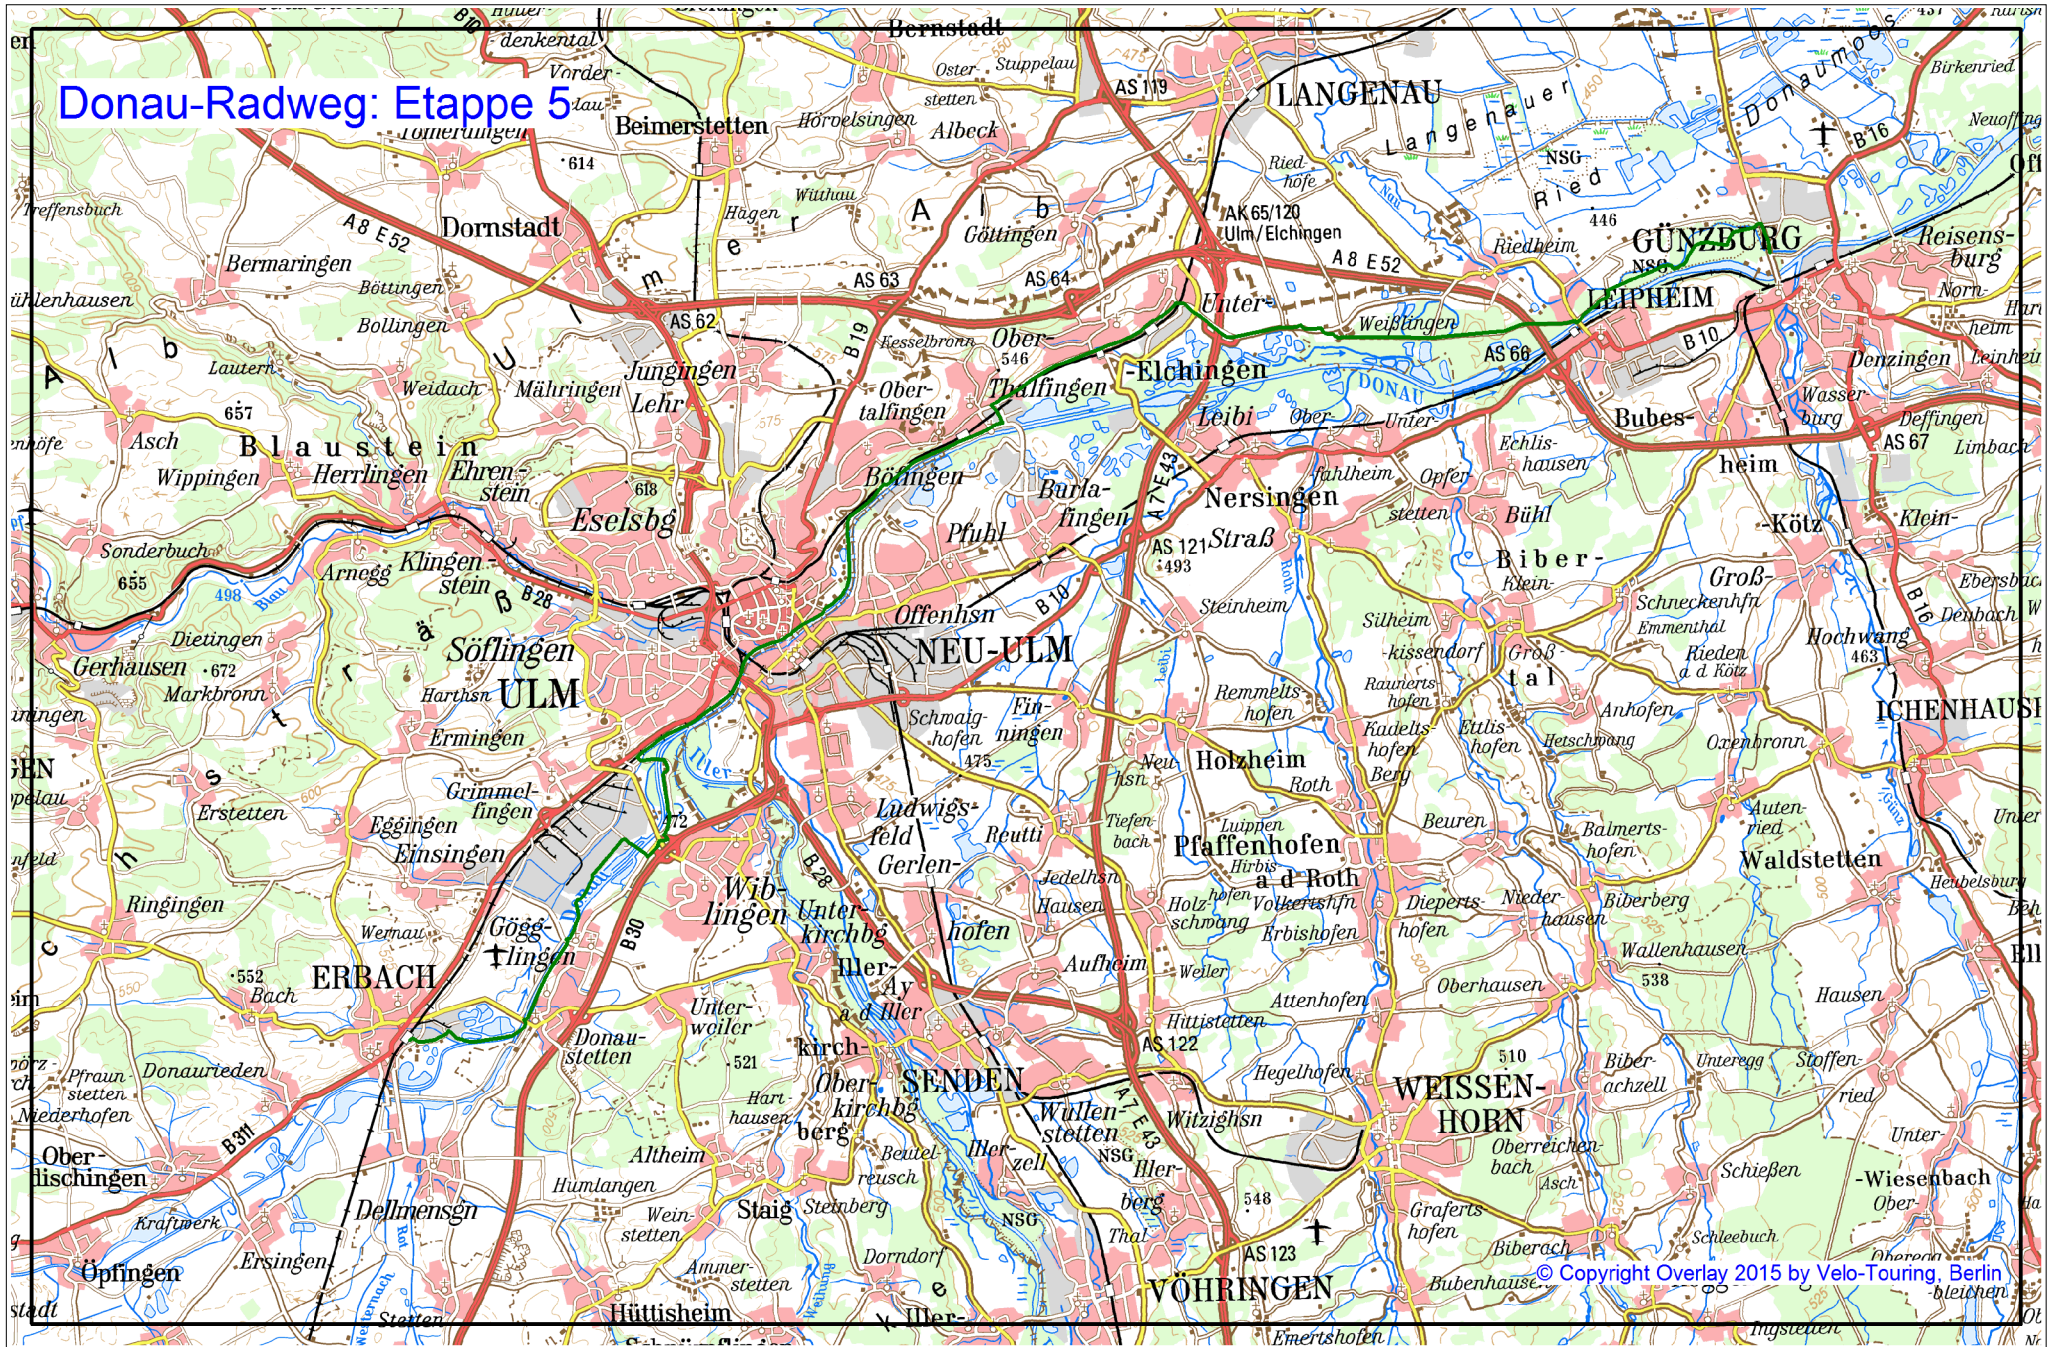

Donau-Radweg: Etappe 5

© Copyright Overlay 2015 by Velo-Touring, Berlin